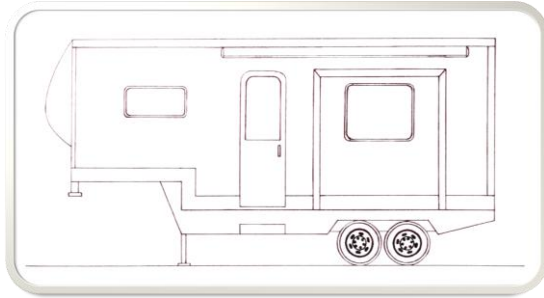

Couple 6 meter 5th Wheeler

Berth

Dimensions - Length 6m Height 3.2m Width 2.4m

Single Electric Slide Out

Variable Hitch Height Variable Roof Height

See Specifications for additional information