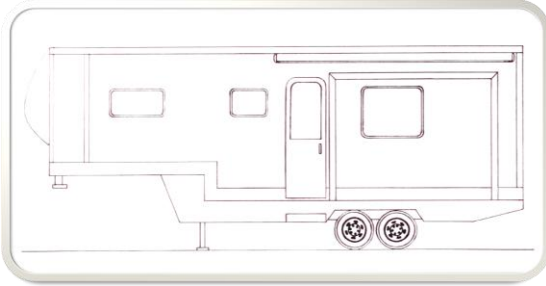

# Couple 7.5 meter 5<sup>th</sup> Wheeler

## Berth

Dimensions - Length 7.6m Height 3.2m Width 2.4m

Single Electric Slide Out

Variable Hitch Height Variable Roof Height

See Specifications for additional information