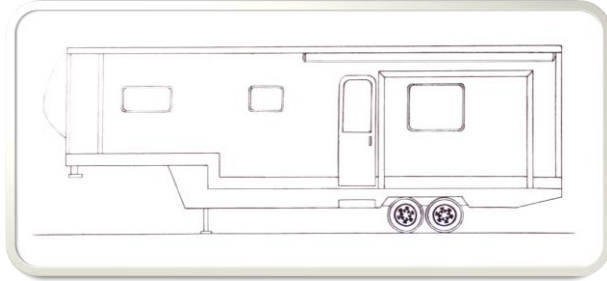

# Couple 8.5 meter 5<sup>th</sup> Wheeler

Berth

Dimensions - Length 8.6m Height 3.2m Width 2.4m

Single Electric Slide Out

Variable Hitch Height Variable Roof Height

See Specifications for additional information