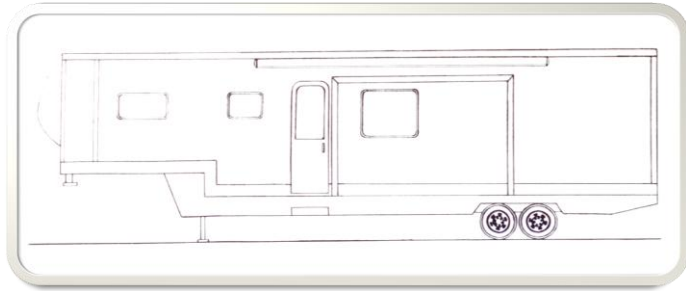

Family 10 meter 5th Wheeler

Berth

Dimensions - Length 10m Height 3.2m Width 2.4m

Single Electric Slide Out

Variable Hitch Height Variable Roof Height

See Specifications for additional information