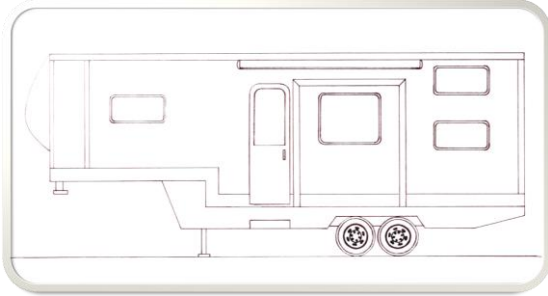

Family 7.5 meter 5th Wheeler

Berth

Dimensions - Length 7.6m Height 3.2m Width 2.4m

Dual Electric Slide Outs

Variable Hitch Height Variable Roof Height

See Specifications for additional information