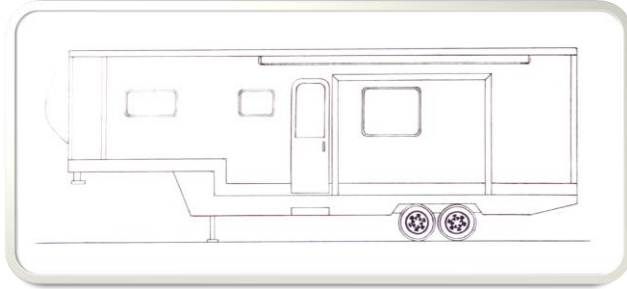

# Family 8.5 meter 5<sup>th</sup> Wheeler

## Berth

Dimensions - Length 8.6m Height 3.2m Width 2.4m

Single Electric Slide Out

Variable Hitch Height Variable Roof Height

See Specifications for additional information